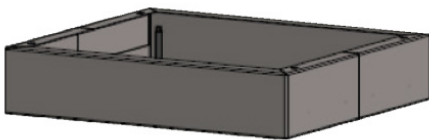

LOCKER SERIES

400 Series Locker Units (stand up height of 38")

B401 - 3 drawer stand-up with 1 locker cabinet

B402 - 2 drawer stand-up with 2 locker cabinet

B403 - 2 drawer stand-up with 1 locker

500 Series Locker Units (stand up height of 27-1/2")

B501 - 2 drawer sit-down with 1 locker cabinet

B502 - 1 drawer sit-down with 2 locker cabinet

B503 - 1 drawer sit-down with 1 locker

BASE OPTIONS

4" high base with leveling feet

2" high base with leveling feet

CASH TRAYS & ACCESSORIES

4 compartment/10 compartment cash trays

Locking lid; Tray sold separately

Coin scoop - 3 compartment
Custom cabinet designs available

Coin sorter tray