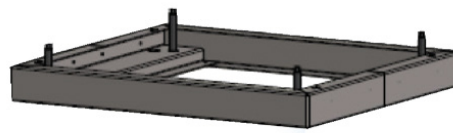

LOCKER SERIES

400 Series Locker Units (stand up height of 38")

B401 - 3 drawer stand-up with 1 locker cabinet

B402 - 2 drawer stand-up with 2 locker cabinet

B403 - 2 drawer stand-up with 1 locker

500 Series Locker Units (stand up height of 27-1/2")

B501 - 2 drawer sit-down with 1 locker cabinet

B502 - 1 drawer sit-down with 2 locker cabinet

B503 - 1 drawer sit-down with 1 locker

BASE OPTIONS

4" high base with leveling feet

2" high base with leveling feet

CASH TRAYS & ACCESSORIES

4 compartment/10 compartment cash trays

Locking lid; Tray sold separately

Coin scoop - 3 compartment
Custom cabinet designs available

Coin sorter tray