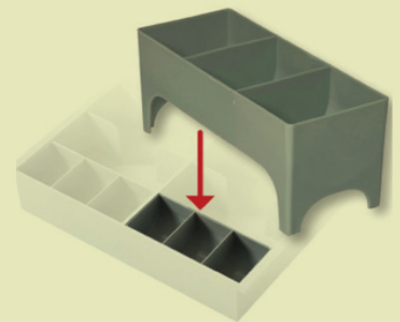

LOCKER SERIES

400 Series Locker Units (stand up height of 38")

B401 - 3 drawer stand-up with 1 locker cabinet

B402 - 2 drawer stand-up with 2 locker cabinet

B403 - 2 drawer stand-up with 1 locker

500 Series Locker Units (stand up height of 27-1/2")

B501 - 2 drawer sit-down with 1 locker cabinet

B502 - 1 drawer sit-down with 2 locker cabinet

B503 - 1 drawer sit-down with 1 locker

BASE OPTIONS

4" high base with leveling feet

2" high base with leveling feet

CASH TRAYS & ACCESSORIES

4 compartment/10 compartment cash trays

Locking lid; Tray sold separately

Coin scoop - 3 compartment
Custom cabinet designs available

Coin sorter tray